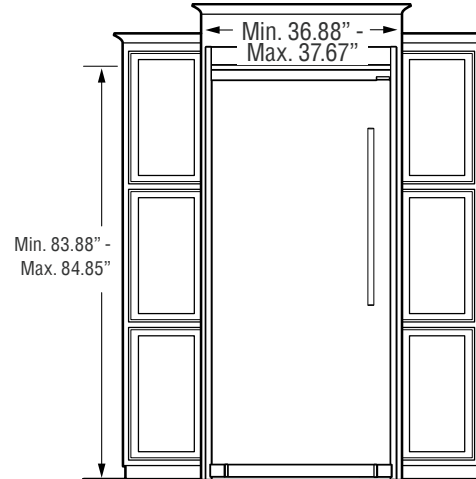

Recommended cutout size:
Height: 83.75" +/- 0.06"
Width: 71.5" +/- 0.032"
Depth: 24.00" minimum

84" TRMKTSS1LV84 – Louvered
Order Number #912000500

Recommended cutout size:
Height: 83.75" +/- 0.06"
Width: 35.5" +/- 0.032"
Depth: 24.00" minimum