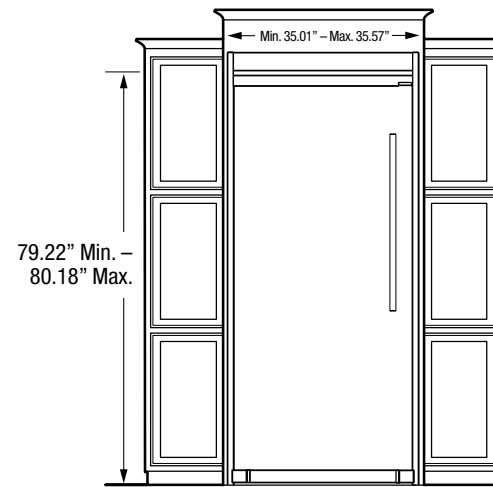

79" TRMKTEZ1FL79 – Flat
Order Number #912000499

Recommended cutout size:
Height: 79" +/- 0.06"
Width: 33" +/- 0.032"
Depth: 25.25" minimum